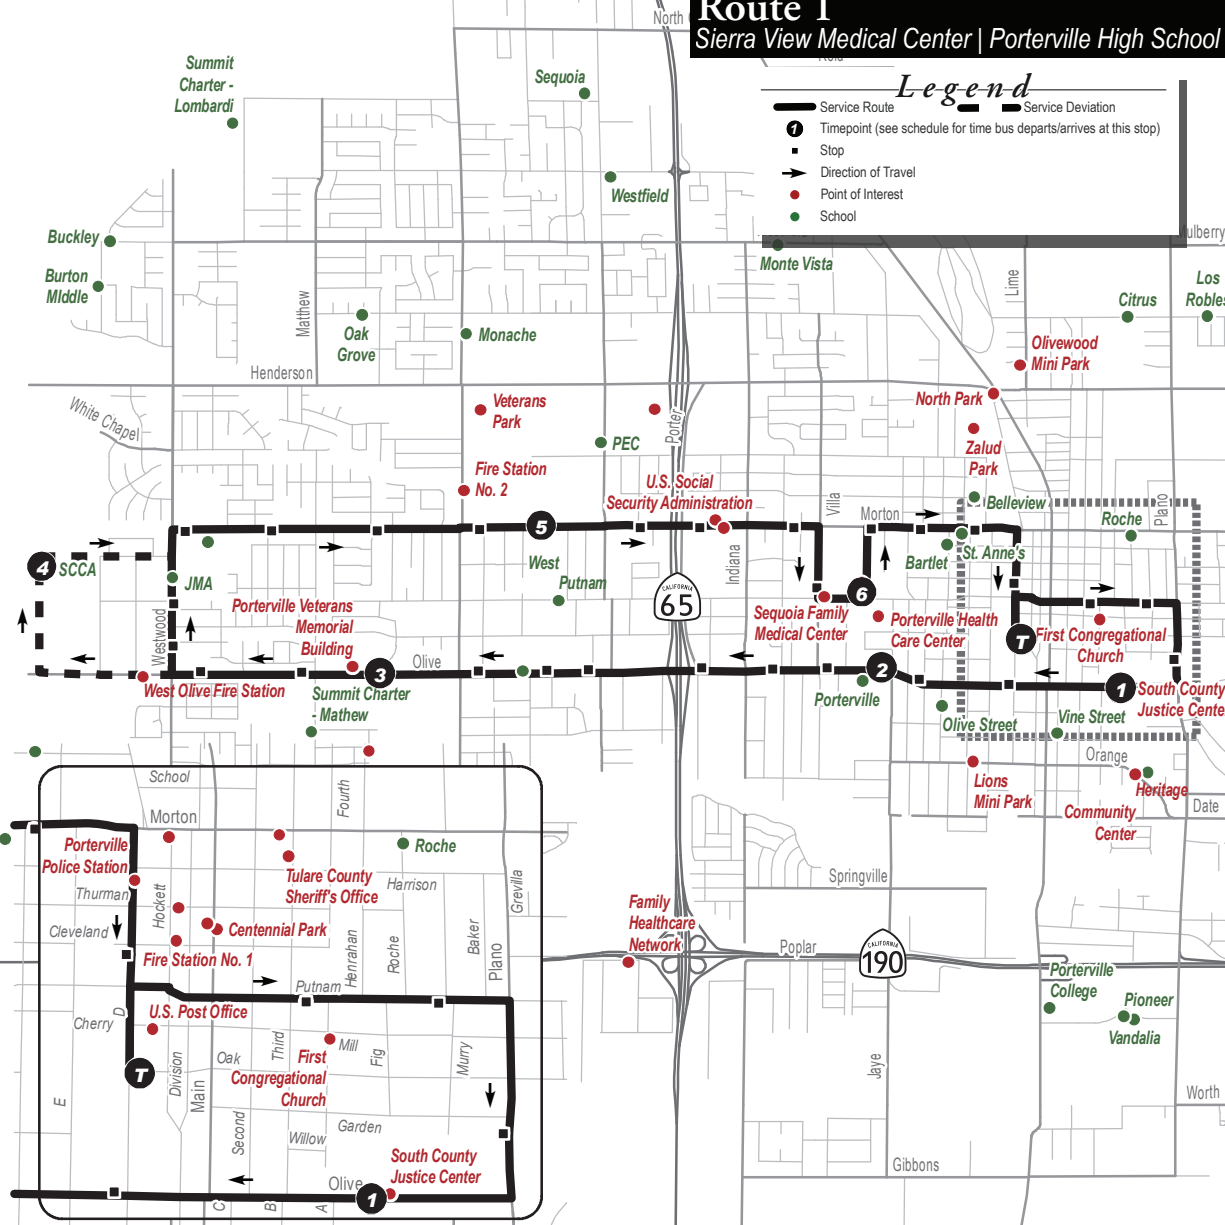

Route 1

Sierra View Medical Center | Porterville High School

Legend

- Service Route
- Service Deviation
- Timepoint (see schedule for time bus departs/arrives at this stop)
- Stop
- Direction of Travel
- Point of Interest
- School

Summit Charter - Lombardi

Sequoia

Westfield

Buckley
Burton Middle

Matthew
Henderson

Oak Grove

Monache

Monte Vista

2

Olive Street

Vine Street

7 First Congregational Church

1 South County Justice Center

Lions Mini Park

Heritage

Community Center

Springville

Poplar

190

Porterville College

Pioneer

Vandalia

Gibbons