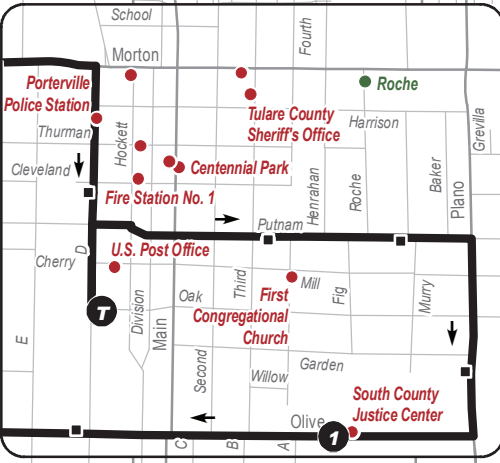

Sequoia Family Medical Center

Porterville Health Care Center

St. Anne's

Roche

West Olive Fire Station

Summit Charter - Mathew

3

Porterville

2

Olive Street

Vine Street

7 First Congregational Church

1 South County Justice Center

Lions Mini Park

Heritage

Community Center

Porterville Police Station

Tulare County Sheriff's Office

Centennial Park

Fire Station No. 1

U.S. Post Office

First Congregational Church

1 South County Justice Center

Family Healthcare Network